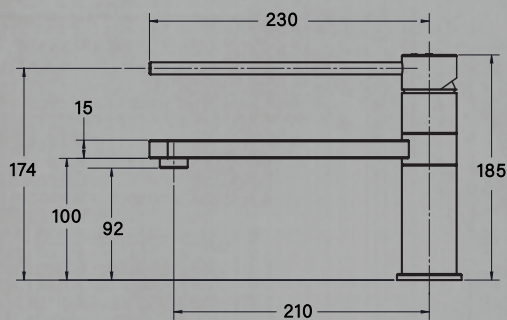

## UNIVERSAL BASIN MIXER

Product Code: BEN-38119

[www.benelliglobal.com.au](http://www.benelliglobal.com.au)

NEW Benelli 'Freedom Care' Basin & Kitchen Mixer models have been designed and manufactured with input + assistance from people involved with SDA and affiliated specialists, and with all models crafted to comply with their standards as well as AS1428.1, you can use with confidence these products.