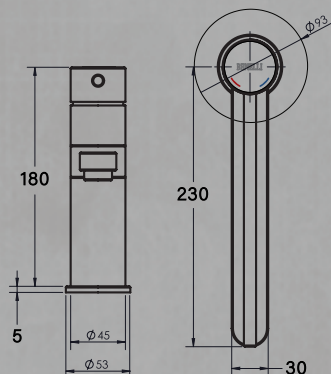

## UNIVERSAL BASIN MIXER

Product Code: BEN-38119

[www.benelliglobal.com.au](http://www.benelliglobal.com.au)

NEW Benelli 'Freedom Care' Basin & Kitchen Mixer models have been designed and manufactured with input + assistance from people involved with SDA and affiliated specialists, and with all models crafted to comply with their standards as well as AS1428.1, you can use with confidence these products.