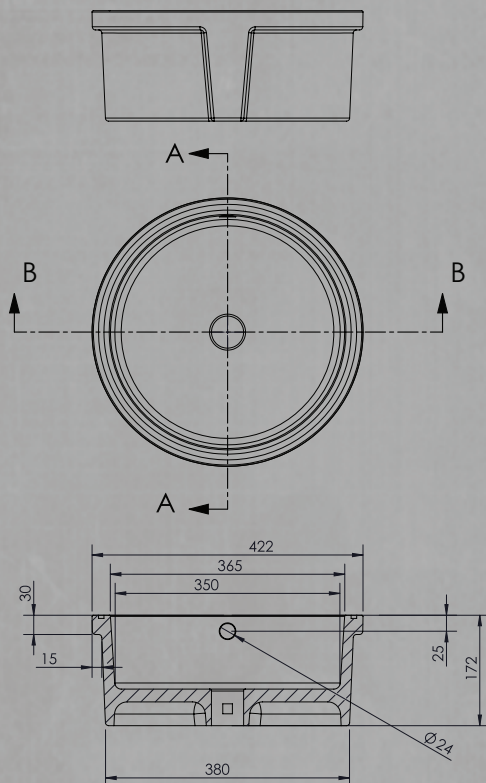

BENELLI BATHROOM

CERAMIC BASINS

TECHNICALS

BEN-1503

(HELEN UNDER-COUNTER WASHBASIN)

* Taps and Accessories are not included.

BASIN*

Hard Wearing Vitreous China
422mm x 422mm x 172mm
Over Flow Supplied Standard
Plug & Waste Not Included