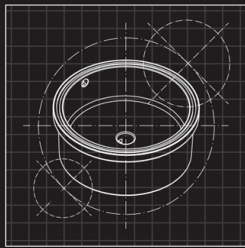

BENELLI BATHROOM

CERAMIC BASINS

TECHNICALS

BEN-1503

(HELEN UNDER-COUNTER WASHBASIN)

* Taps and Accessories are not included.

BASIN*

Hard Wearing Vitreous China
422mm x 422mm x 172mm
Over Flow Supplied Standard
Plug & Waste Not Included