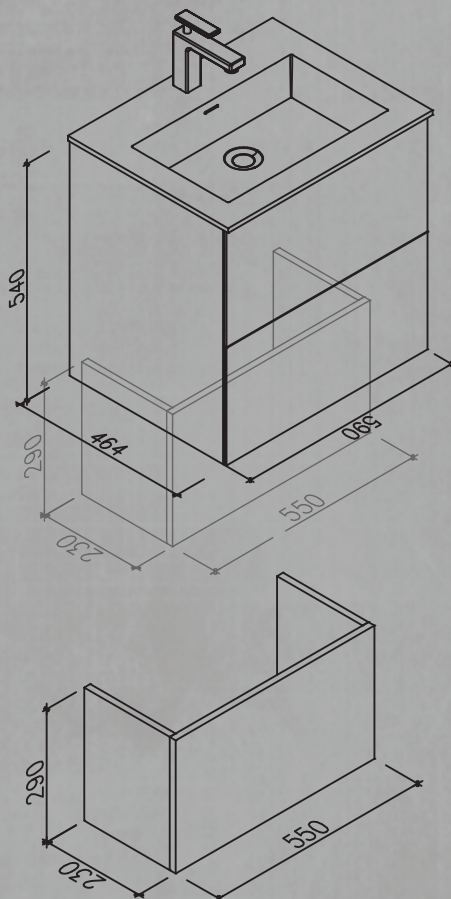

KICKBOARD KB600-Oak

* Stock Line - Ruskin Oak - Kickboard Assembly Required

FEATURES

- Bevel-Grip Finger Pull Handles
- Premium Soft-Close Drawers
- Internal Cosmetic Drawer

FINISH

- Matt Finish Solid Surface Top
- Centre Bowl Configuration
- Textured Woodgrain Finish
- Stock Line V-014 Oak
- Vast Array of Veneer Finishes available by Indent Order
- Graphite Interior